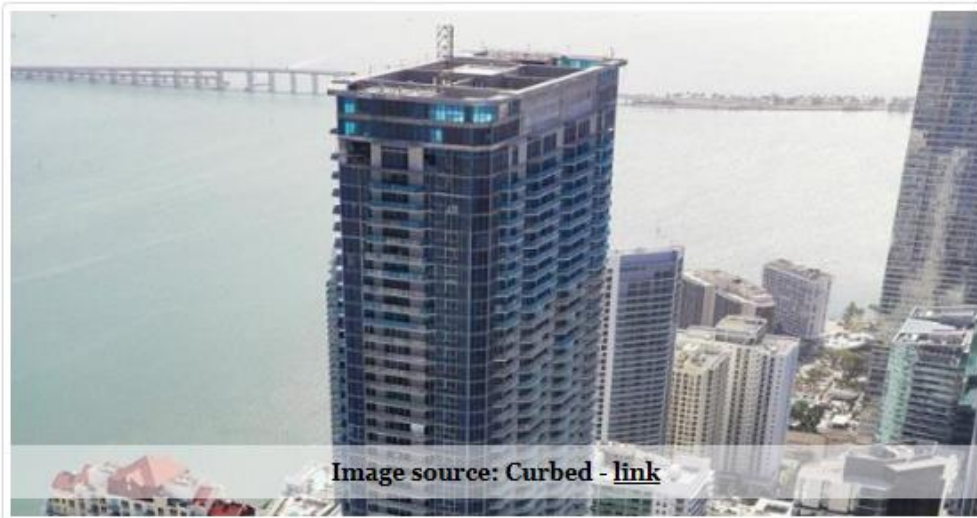

March 14, 2018

Panorama Tower's amenities for pet-loving residents include perks at Dogtown

Curbed · 16 hours ago · News from: City of Miami

Image source: Curbed - [link](#)

A Dogtown location will open on the second floor Miami's soaring Panorama Tower in Brickell just announced a new retailer that could be a key amenity for dog owners. The luxury rental development and tallest building in Florida tapped Dogtown as its first retail tenant. The pet hotel, spa, and daycare facility will open

on Panorama's second floor in over 3,300 square feet of space this June. The Dogtown will be open to the public, but there will be exclusive benefits for residence of Panorama. Those perks include early drop-offs and special upgrades. Panorama residents will also be able to...